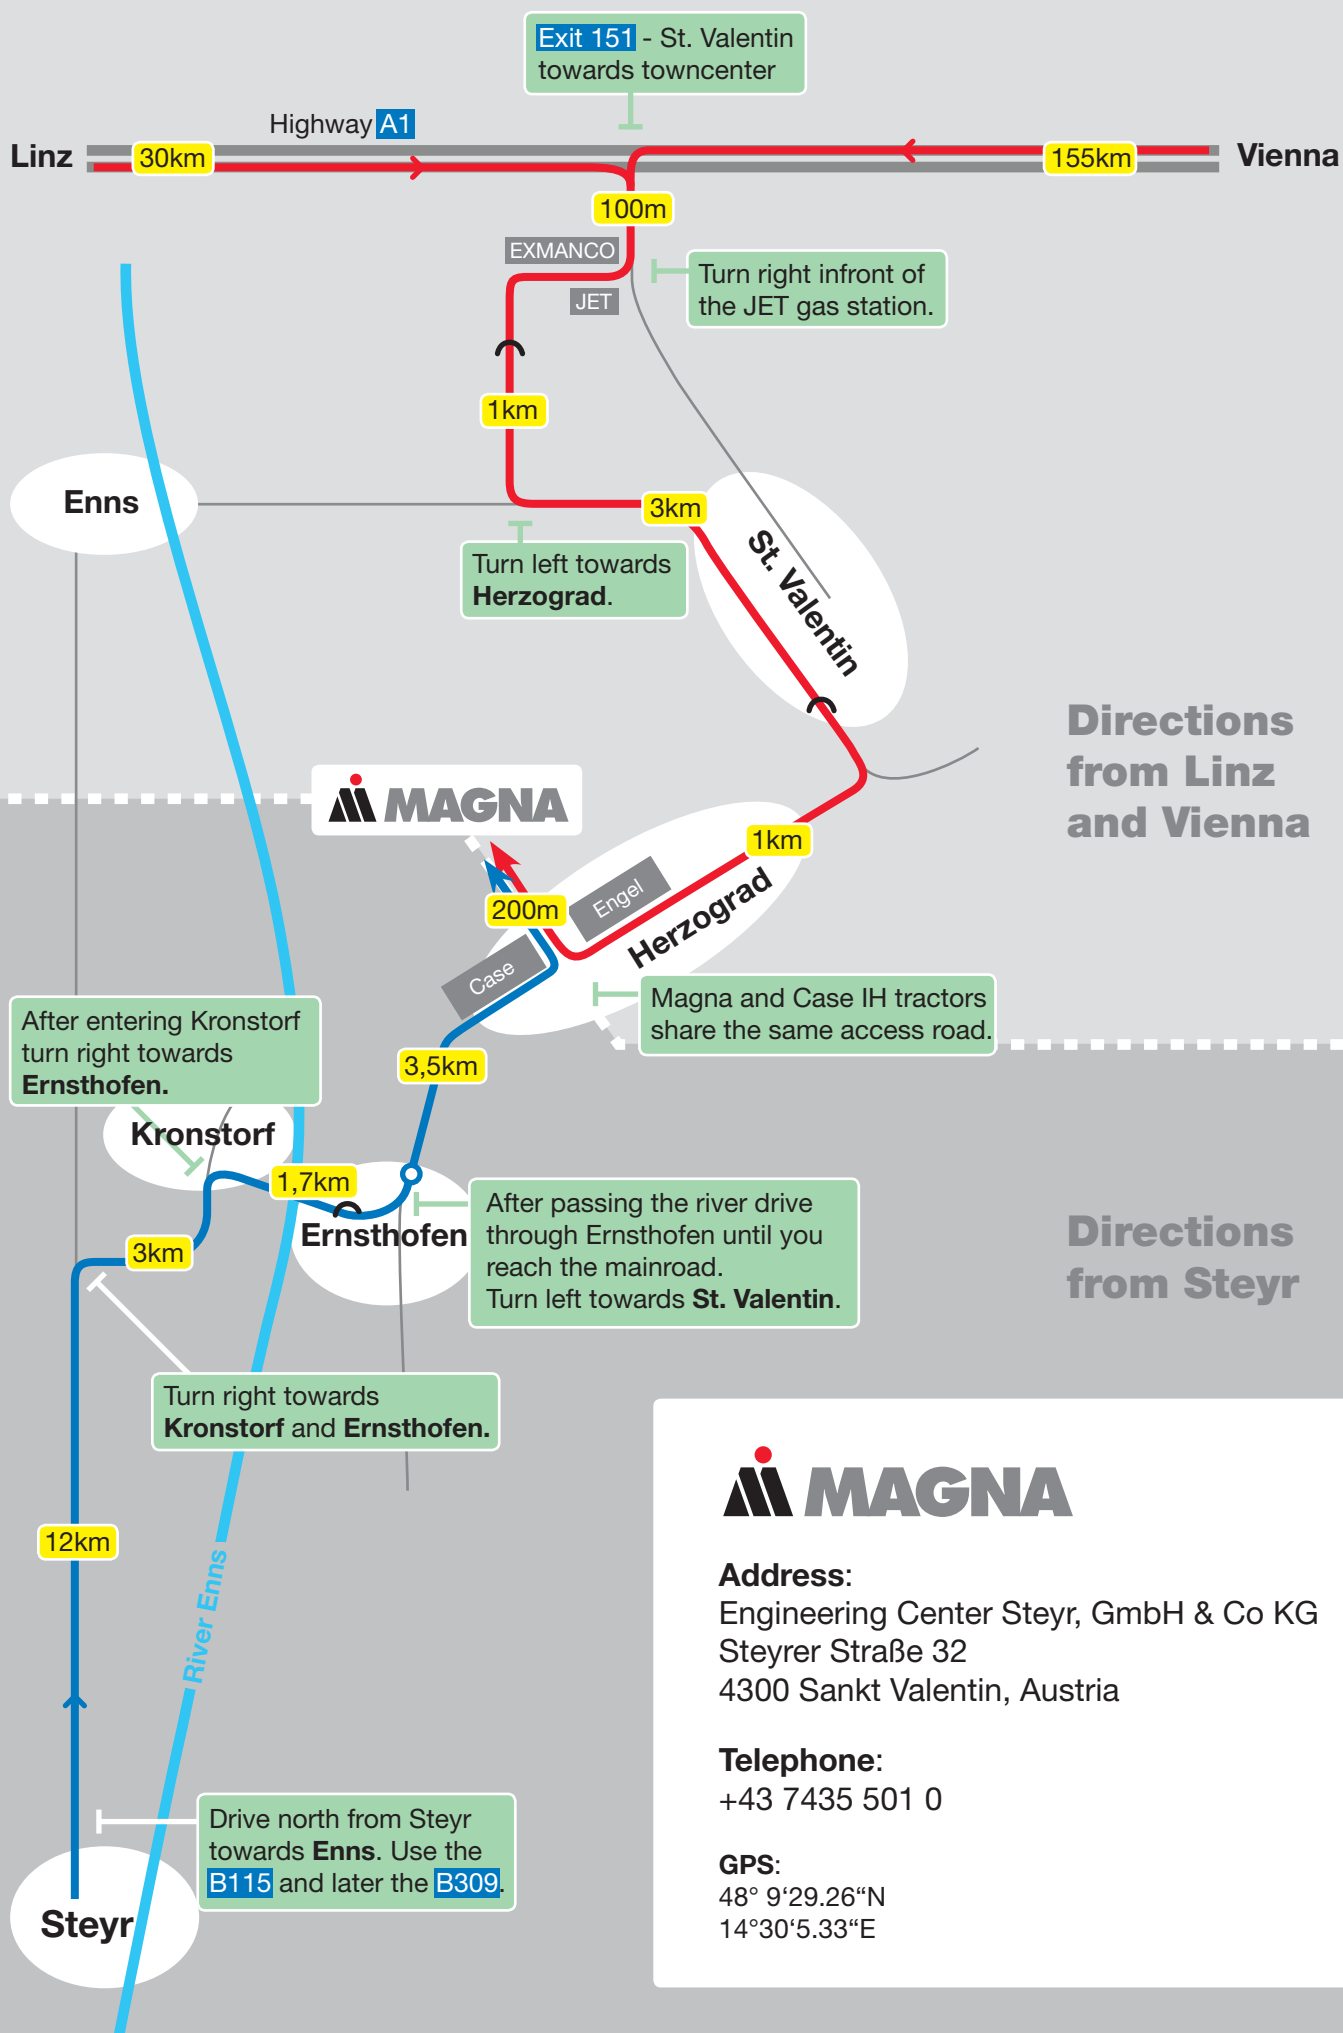

Directions to Magna in St. Valentin

Directions from Linz and Vienna

Directions from Steyr

Address:
Engineering Center Steyr, GmbH & Co KG
Steyrer Straße 32
4300 Sankt Valentin, Austria

Telephone:
+43 7435 501 0

GPS:
48° 9'29.26"N
14°30'5.33"E